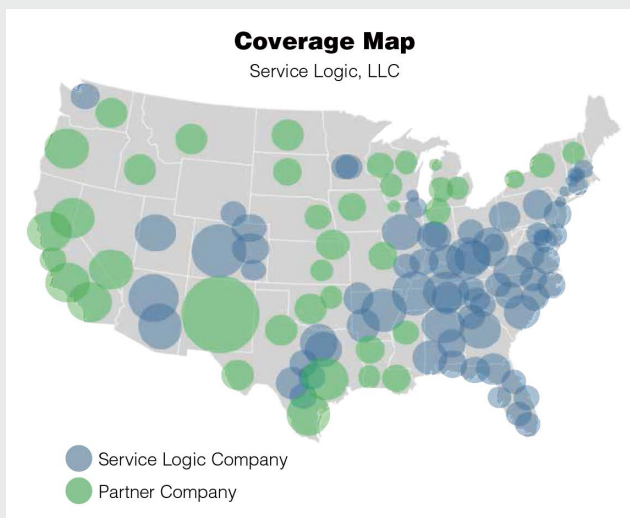

Available Services

- Warranty & non-warranty
- Retrofit & replacement
- Preventative maintenance
- Installations
- Service contracts
- Telephone support
- Invoice inquiries
- Emergency